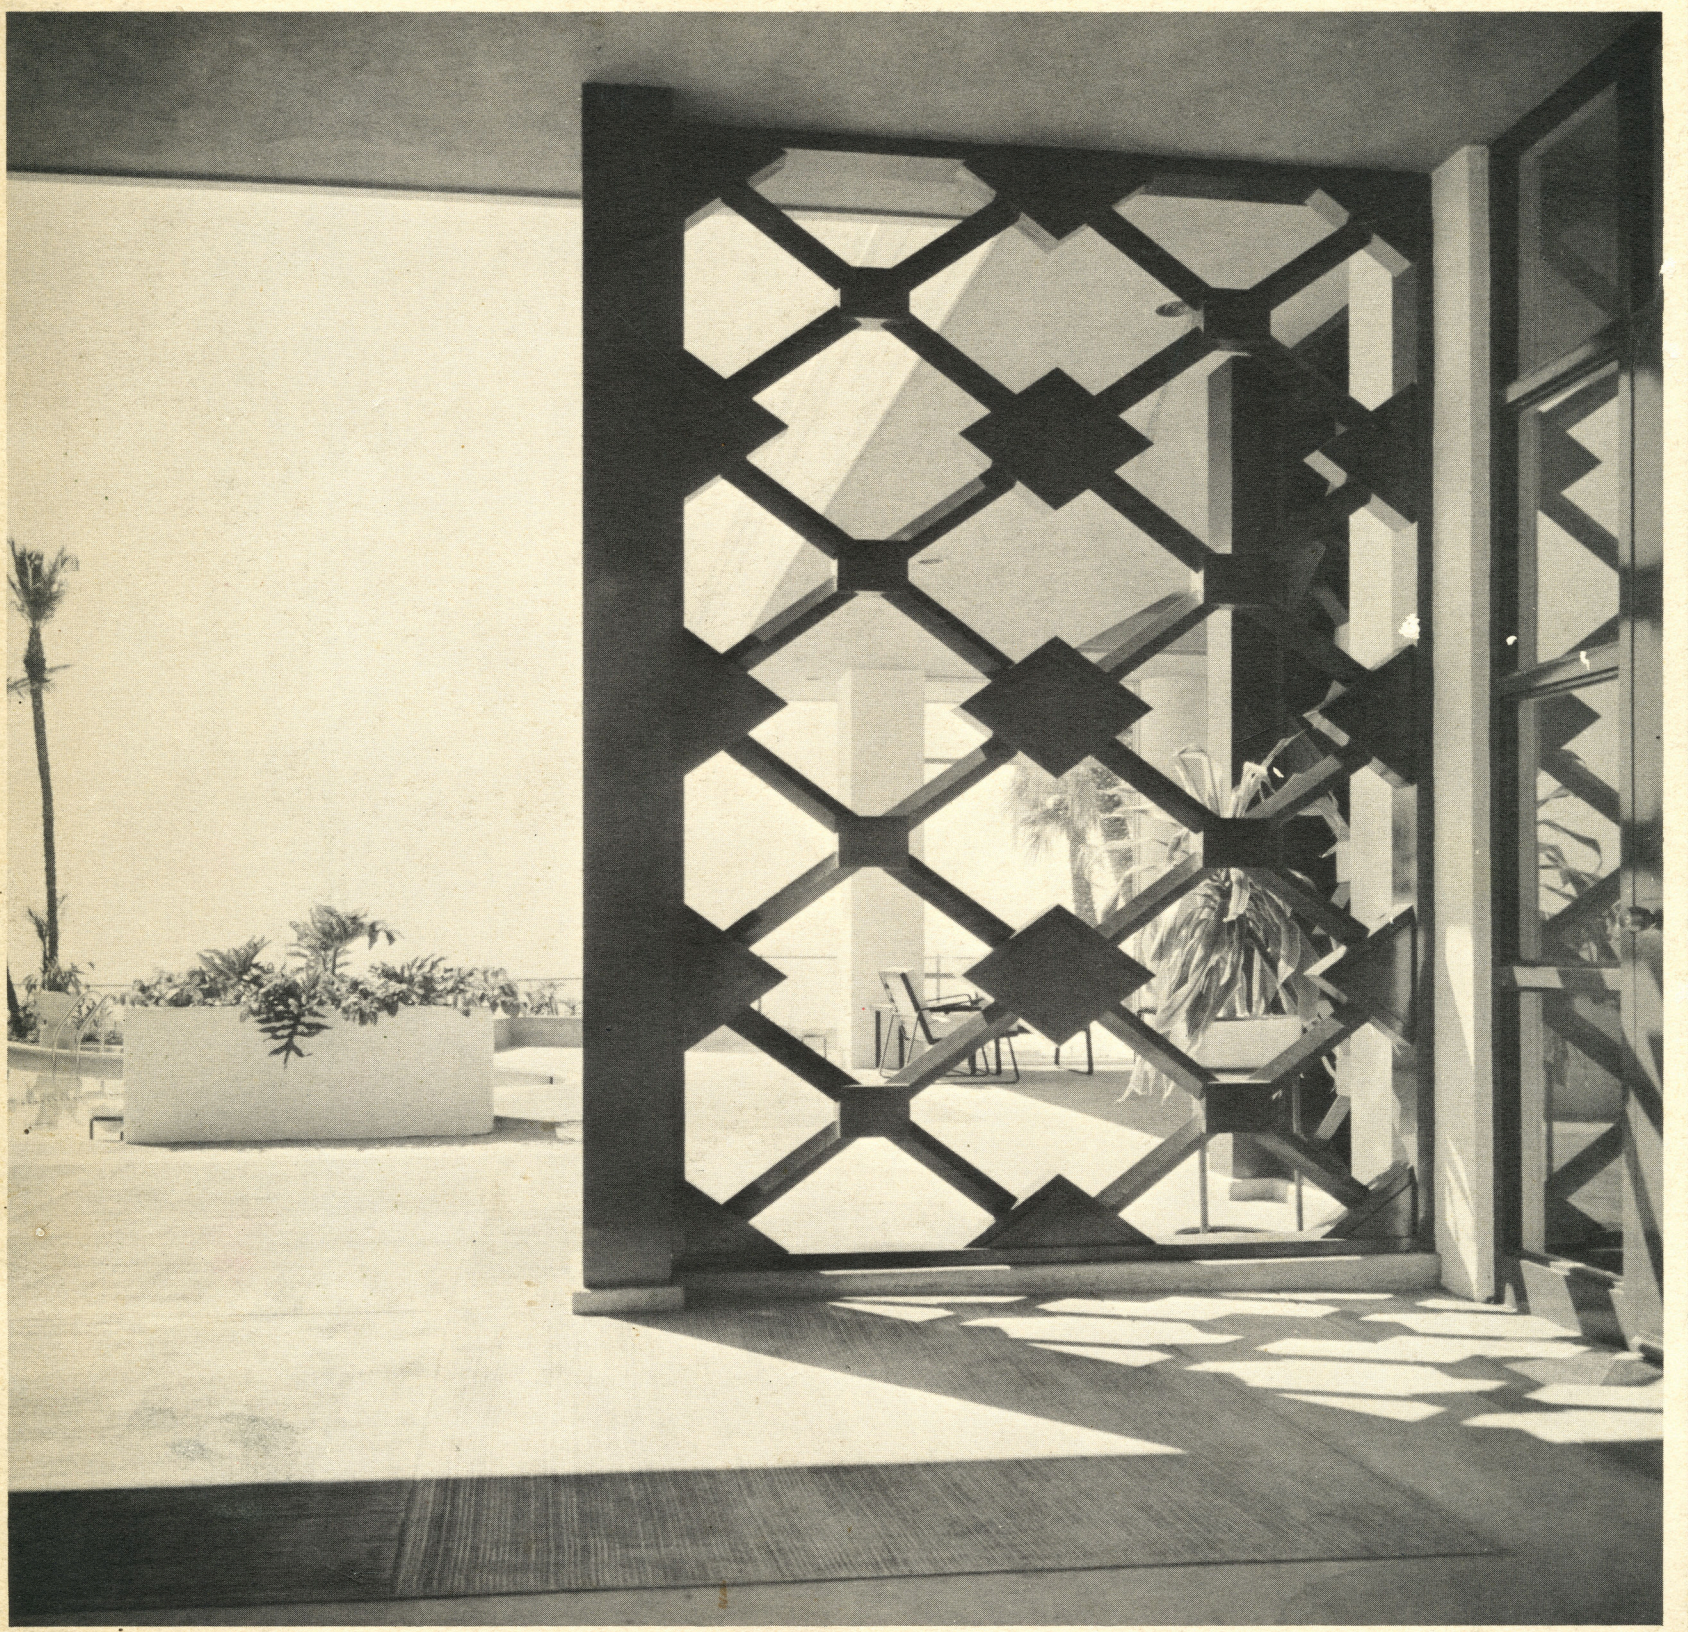

THE ARCHITECTURAL DIGEST

Living Area

Photographed by George R. Szanik

Residence of MR. and MRS. W. A. MONCRIEF

Palm Springs, California

Decorated by MARY MARSHALL

Furniture Designed and Executed by RAY SEE

Fireplace Equipment by COLONIAL SHOPS

Upholstery Fabric by SCALAMANDRE SILKS, INC.

Carpeting by SHELLEY'S FLOOR COVERINGS, INC.

Huge Custom-made Screen in Sable Wood Tone with Brass Inlay

Divides Dining and Living Areas

Long Swedish Cipolino Marble Fireplace in Seafoam Tone